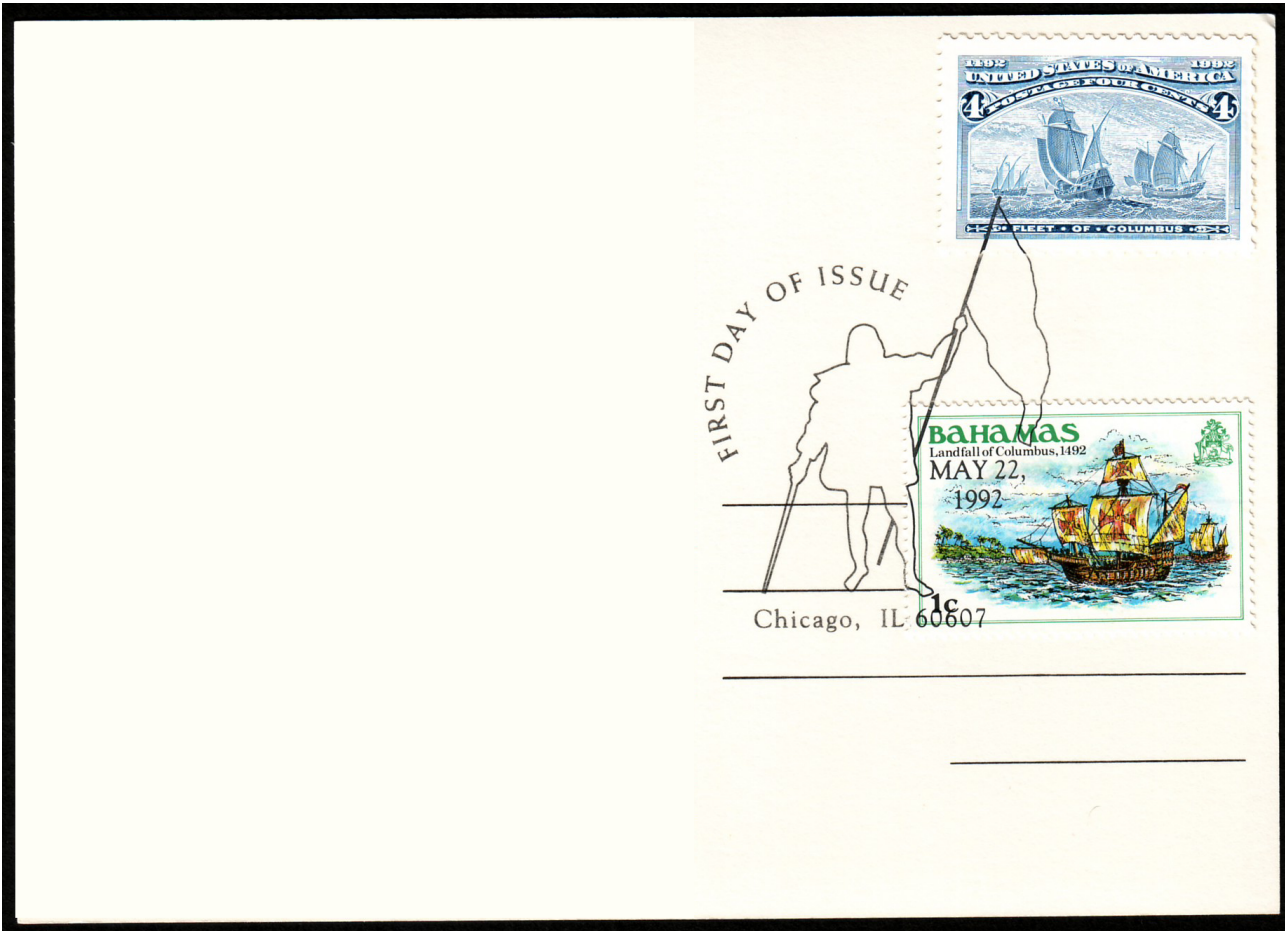

1992 COLUMBIAN VARIETIES

(SCOTT #2624)

By David Nye

Scott #2624
splotch (spot)

1-cent Columbus
in Sight of Land

4-cent Fleet of
Columbus

\$1.00 Isabella
Pledging her Jewels

splotch

Notice spot (white
below other above) in
front of Columbus' face
on both S/S. Is
this progression of
splotch development?

splotch

I have seen three
souvenir sheets
with the identical
splotch

ink blob
(excessive ink)

ink blob

broken lines
above text
"COLUMBUS
IN SIGHT OF
LAND"

blue lines (6 lines across top)

orange color

pale (under-inked)
4-cent stamp

blue line

blue ink mark

broken lines above text "FLEET OF COLUMBUS"

*different color
tone of \$1.00
stamp*

*orange ink
under word
"FLEET"*

rope

*extra rope in
upper right
corner of S/S*